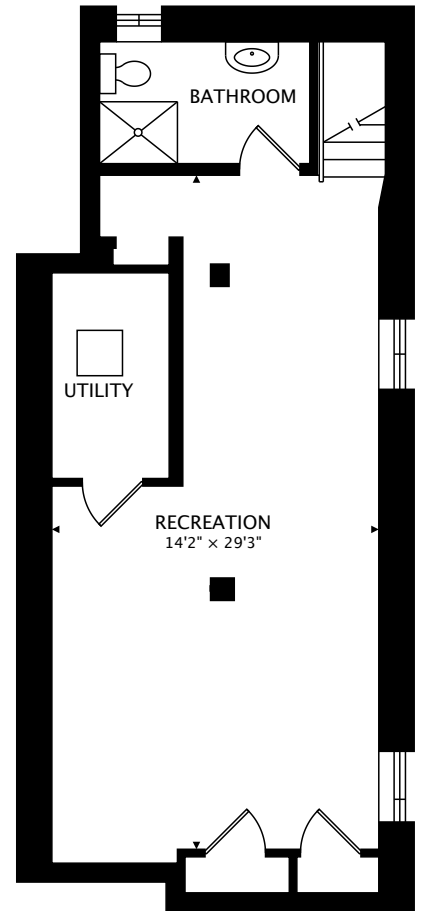

7 HASLETT AVENUE  
TORONTO, ON M4L 3R1

THIRD  
200 sq ft

SECOND  
681 sq ft

MAIN  
622 sq ft

LOWER  
593 sq ft BELOW GRADE

TOTAL

1504 sq ft + 593 sq ft BELOW GRADE

by FirstFrame Photography  
[real.vision](http://real.vision) | [www.firstframephotography.ca/propertyTours](http://www.firstframephotography.ca/propertyTours)

CAPTURED ON: 2 OCT 2017

DIMENSIONS, AREAS, LAYOUTS AND DETAILS ARE APPROXIMATE  
AND SHOULD BE CONSIDERED ILLUSTRATIVE ONLY.

Romey Halabi

Broker

Sutton Group - Tower Realty Ltd.

D: 416-999-1240 O: 416-783-5000