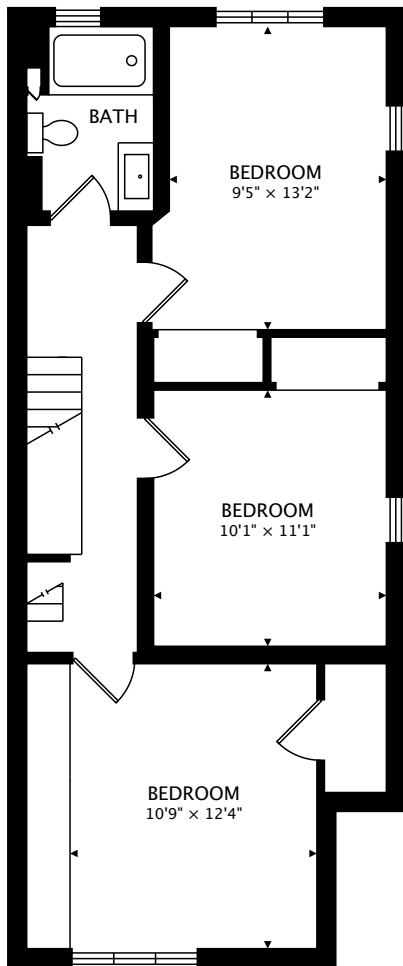

7 HASLETT AVENUE  
TORONTO, ON M4L 3R1

THIRD  
200 sq ft

SECOND  
681 sq ft

MAIN  
622 sq ft

LOWER  
593 sq ft BELOW GRADE

TOTAL

1504 sq ft + 593 sq ft BELOW GRADE

by FirstFrame Photography  
[real.vision](http://real.vision) | [www.firstframephotography.ca/propertyTours](http://www.firstframephotography.ca/propertyTours)

CAPTURED ON: 2 OCT 2017

DIMENSIONS, AREAS, LAYOUTS AND DETAILS ARE APPROXIMATE  
AND SHOULD BE CONSIDERED ILLUSTRATIVE ONLY.

Romey Halabi

Broker

Sutton Group - Tower Realty Ltd.

D: 416-999-1240 O: 416-783-5000