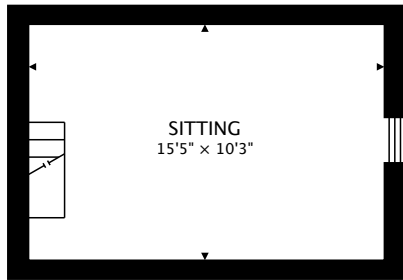

7 HASLETT AVENUE  
TORONTO, ON M4L 3R1

THIRD  
200 sq ft

SECOND  
681 sq ft

MAIN  
622 sq ft

LOWER  
593 sq ft BELOW GRADE

TOTAL

1504 sq ft + 593 sq ft BELOW GRADE

by FirstFrame Photography  
[real.vision](http://real.vision) | [www.firstframephotography.ca/propertyTours](http://www.firstframephotography.ca/propertyTours)