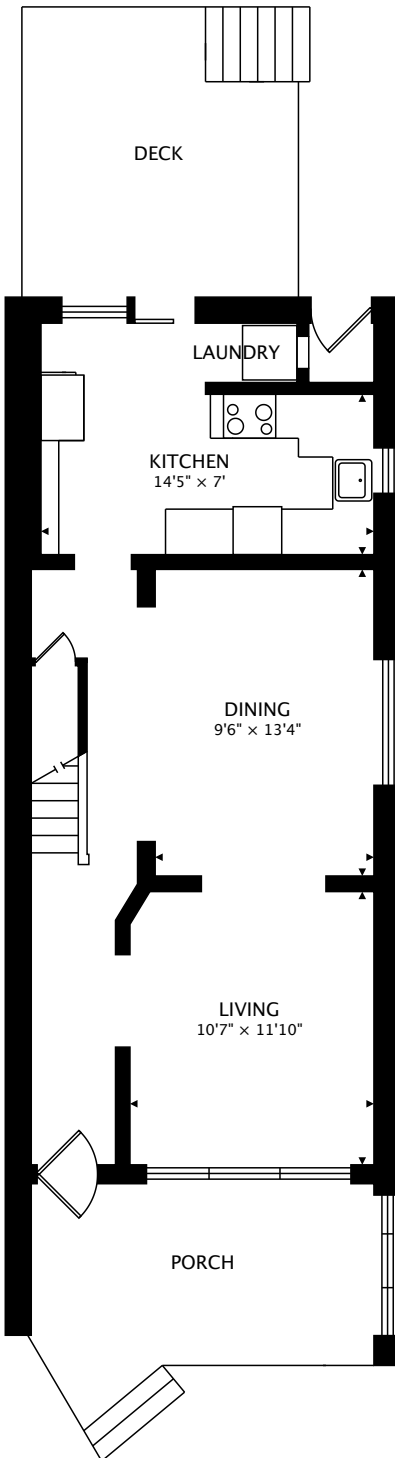

7 HASLETT AVENUE  
TORONTO, ON M4L 3R1

THIRD  
200 sq ft

SECOND  
681 sq ft

MAIN  
622 sq ft

LOWER  
593 sq ft BELOW GRADE

TOTAL

1504 sq ft + 593 sq ft BELOW GRADE

by FirstFrame Photography  
[real.vision](http://real.vision) | [www.firstframephotography.ca/propertyTours](http://www.firstframephotography.ca/propertyTours)

CAPTURED ON: 2 OCT 2017

DIMENSIONS, AREAS, LAYOUTS AND DETAILS ARE APPROXIMATE  
AND SHOULD BE CONSIDERED ILLUSTRATIVE ONLY.

Romey Halabi

Broker

Sutton Group - Tower Realty Ltd.

D: 416-999-1240 O: 416-783-5000